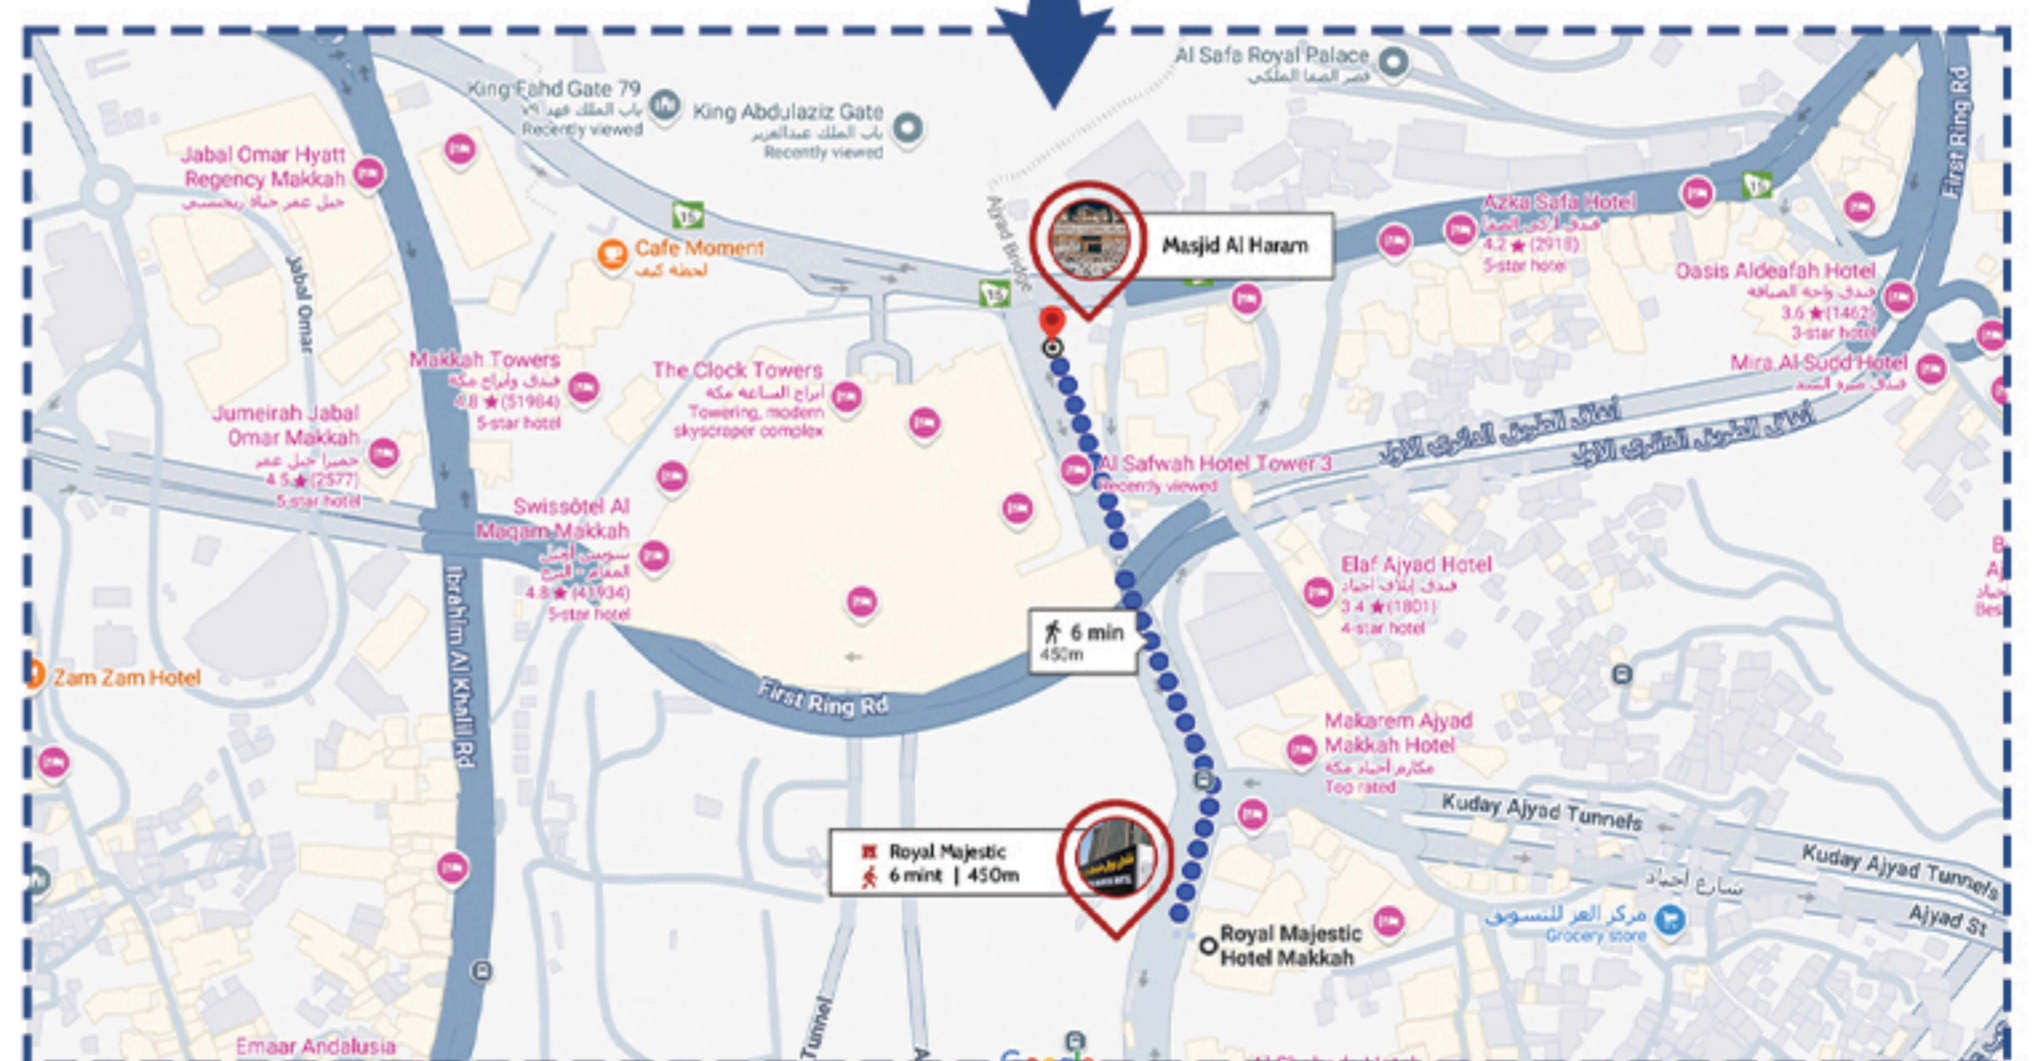

MADINAH

HAJJ DAYS

MADINAH

MAKKAH

FLIGHT DETAILS

✈ **Arriving:** 23 - May - 2025

✈ **Return:** 14 - June - 2025

Manchester ----- ✈ Jeddah
10:25(23 May) 1 Stop 04:10(24 May)