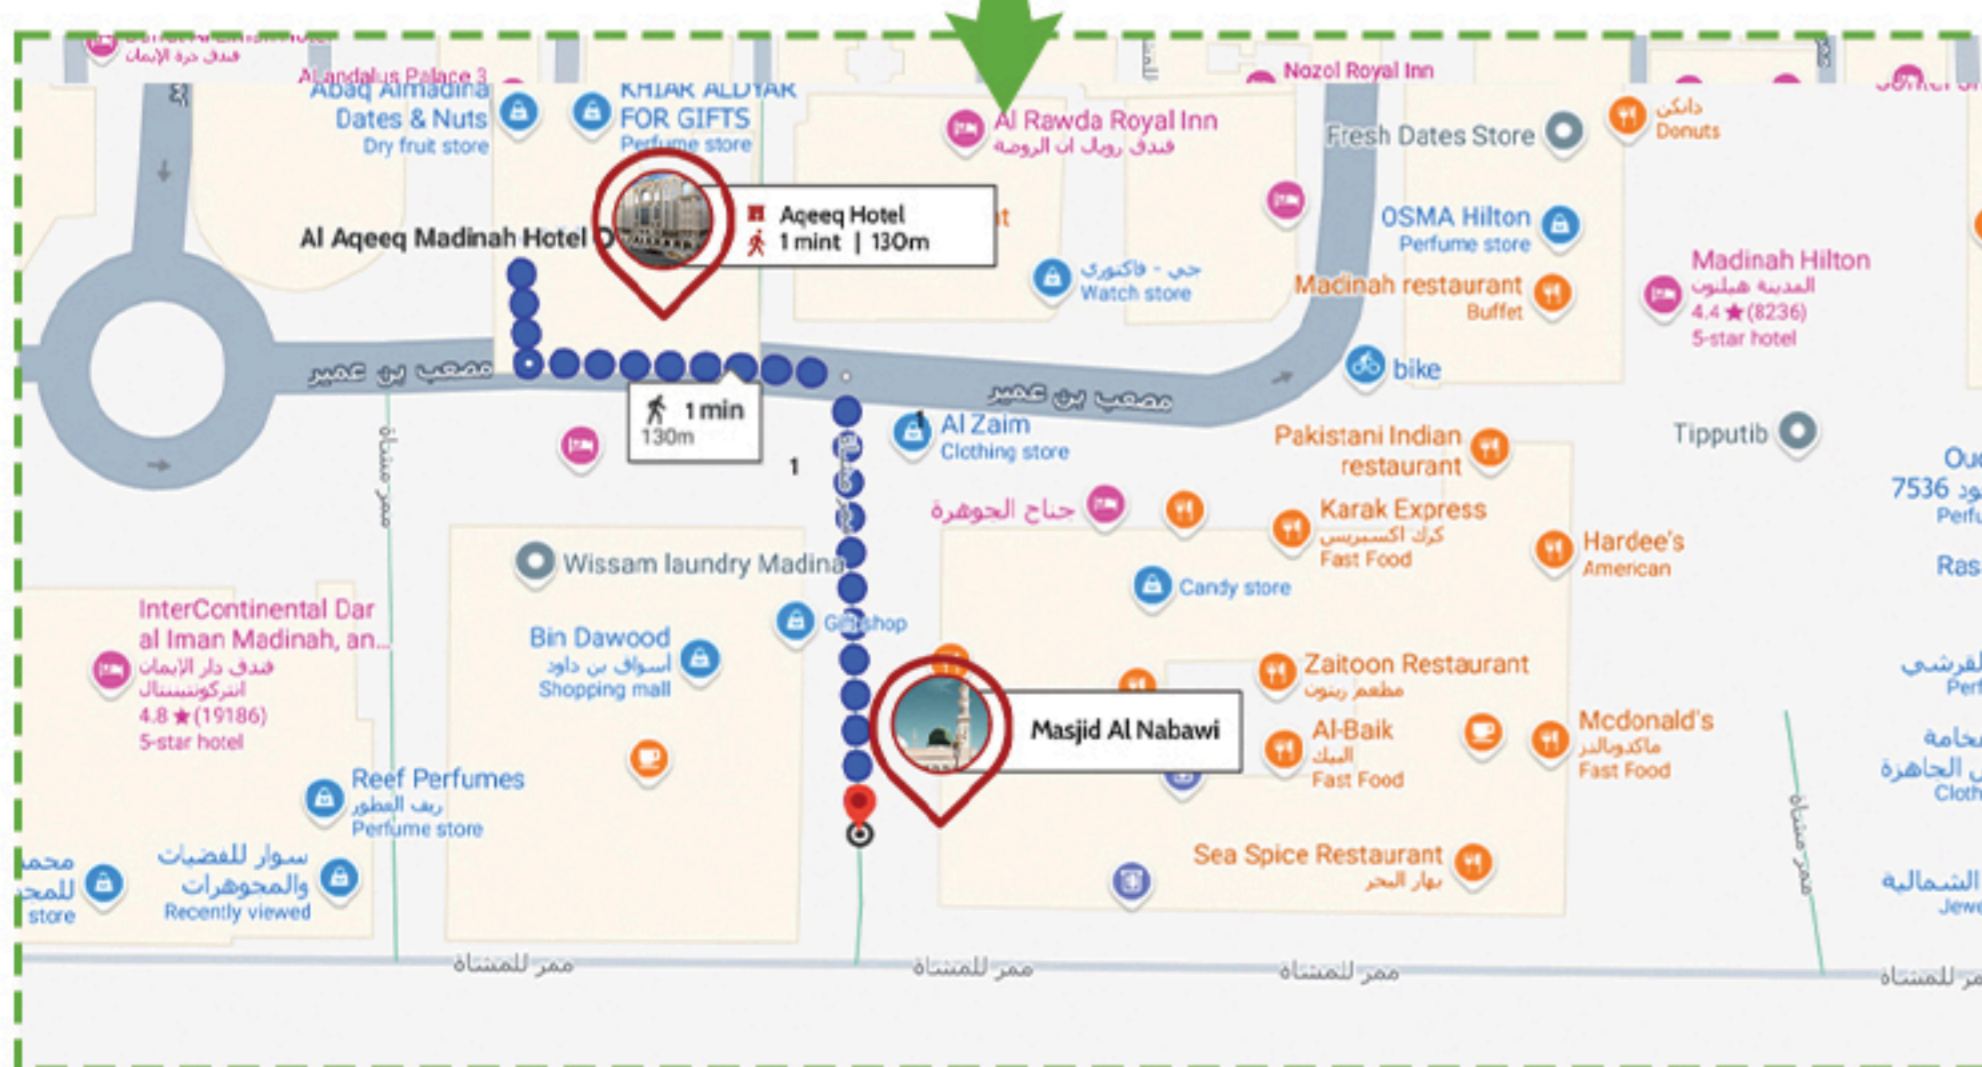

HAJJ DAYS

MADINAH

Aqeeq Hotel

MAKKAH

Makkah Towers

FLIGHT DETAILS

✈ **Arriving:** 31 - May - 2025

✈ **Return:** 13 - June - 2025