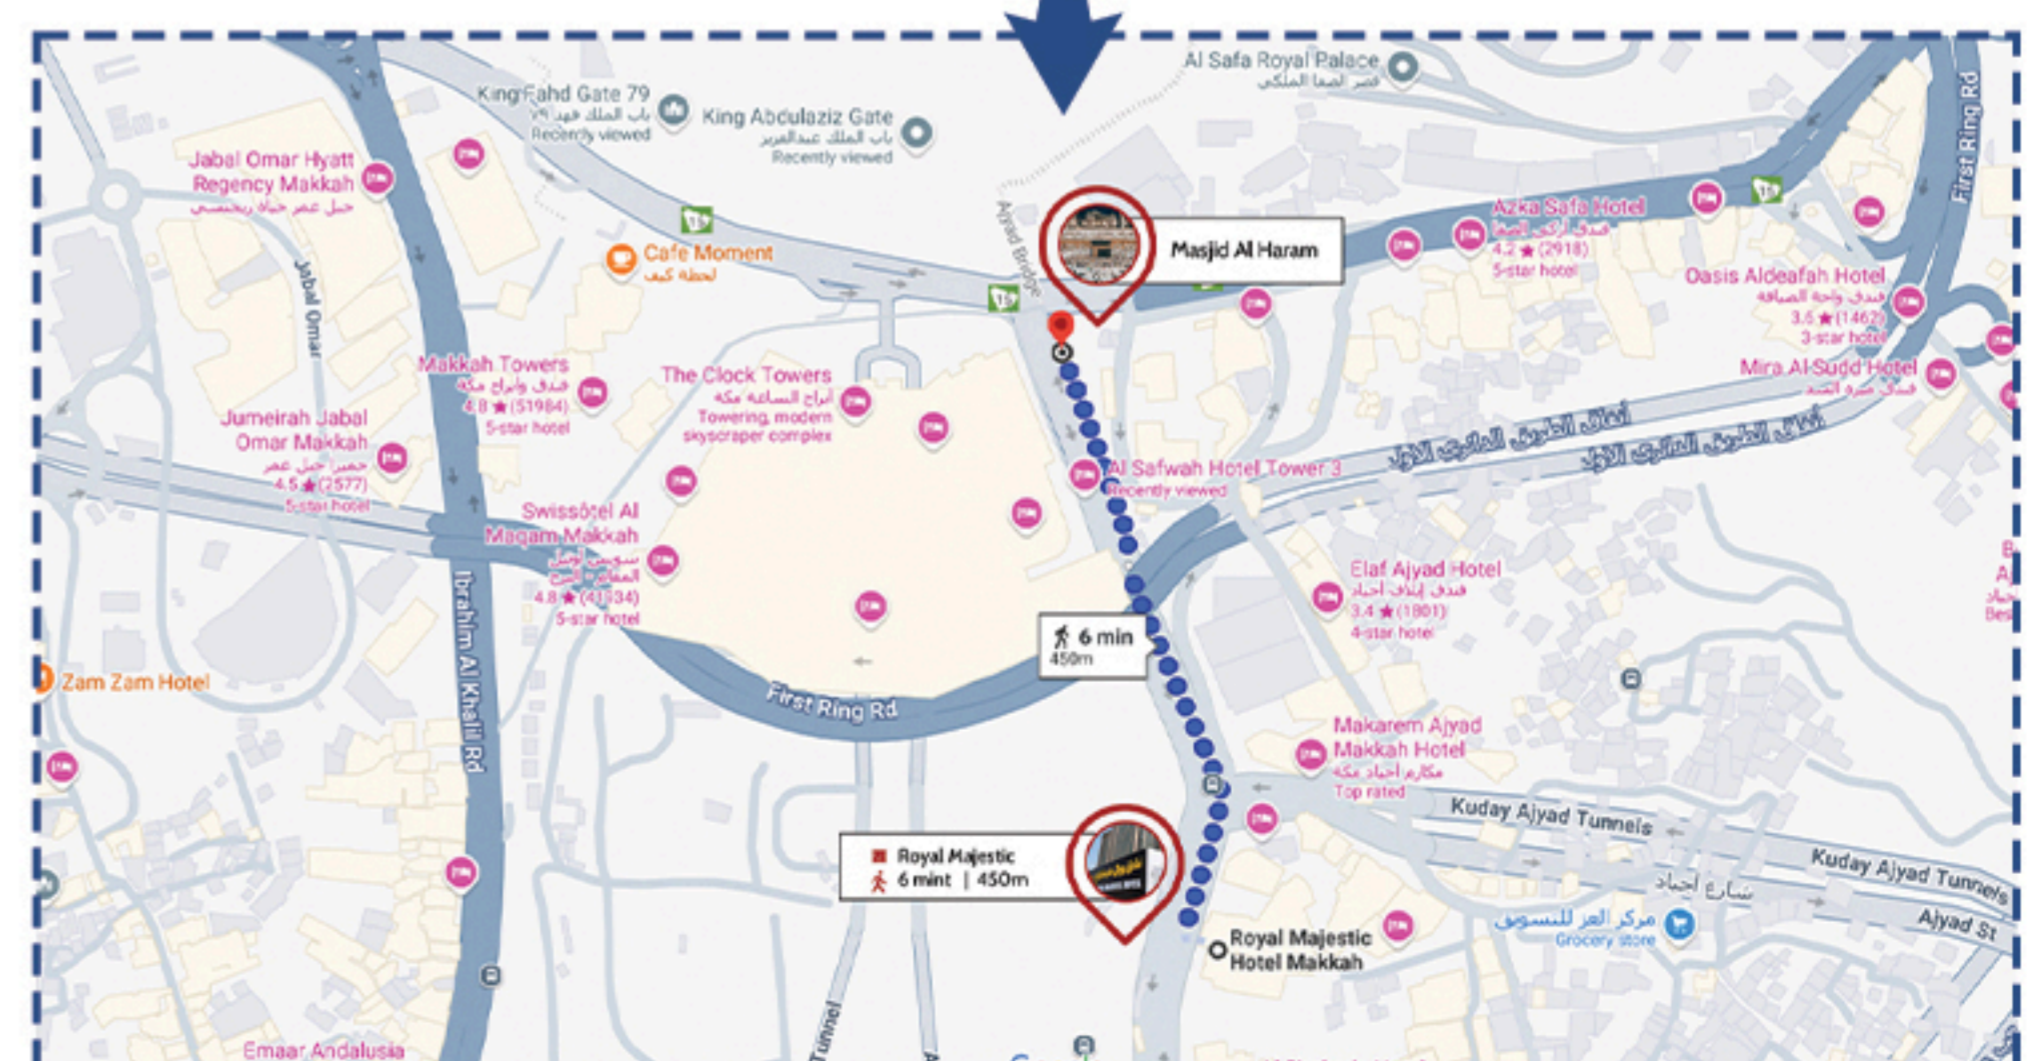

HAJJ DAYS

MADINAH

MAKKAH

FLIGHT DETAILS

✈ **Arriving:** 26 - May - 2025

London Heathrow ----- ✈ Jeddah
21:50(25 May) 1 Stop 12:40(26 May)

✈ **Return:** 14 - June - 2025

Jeddah ----- ✈ London Heathrow
21:40(14 June) 1 Stop 06:35(15 June)