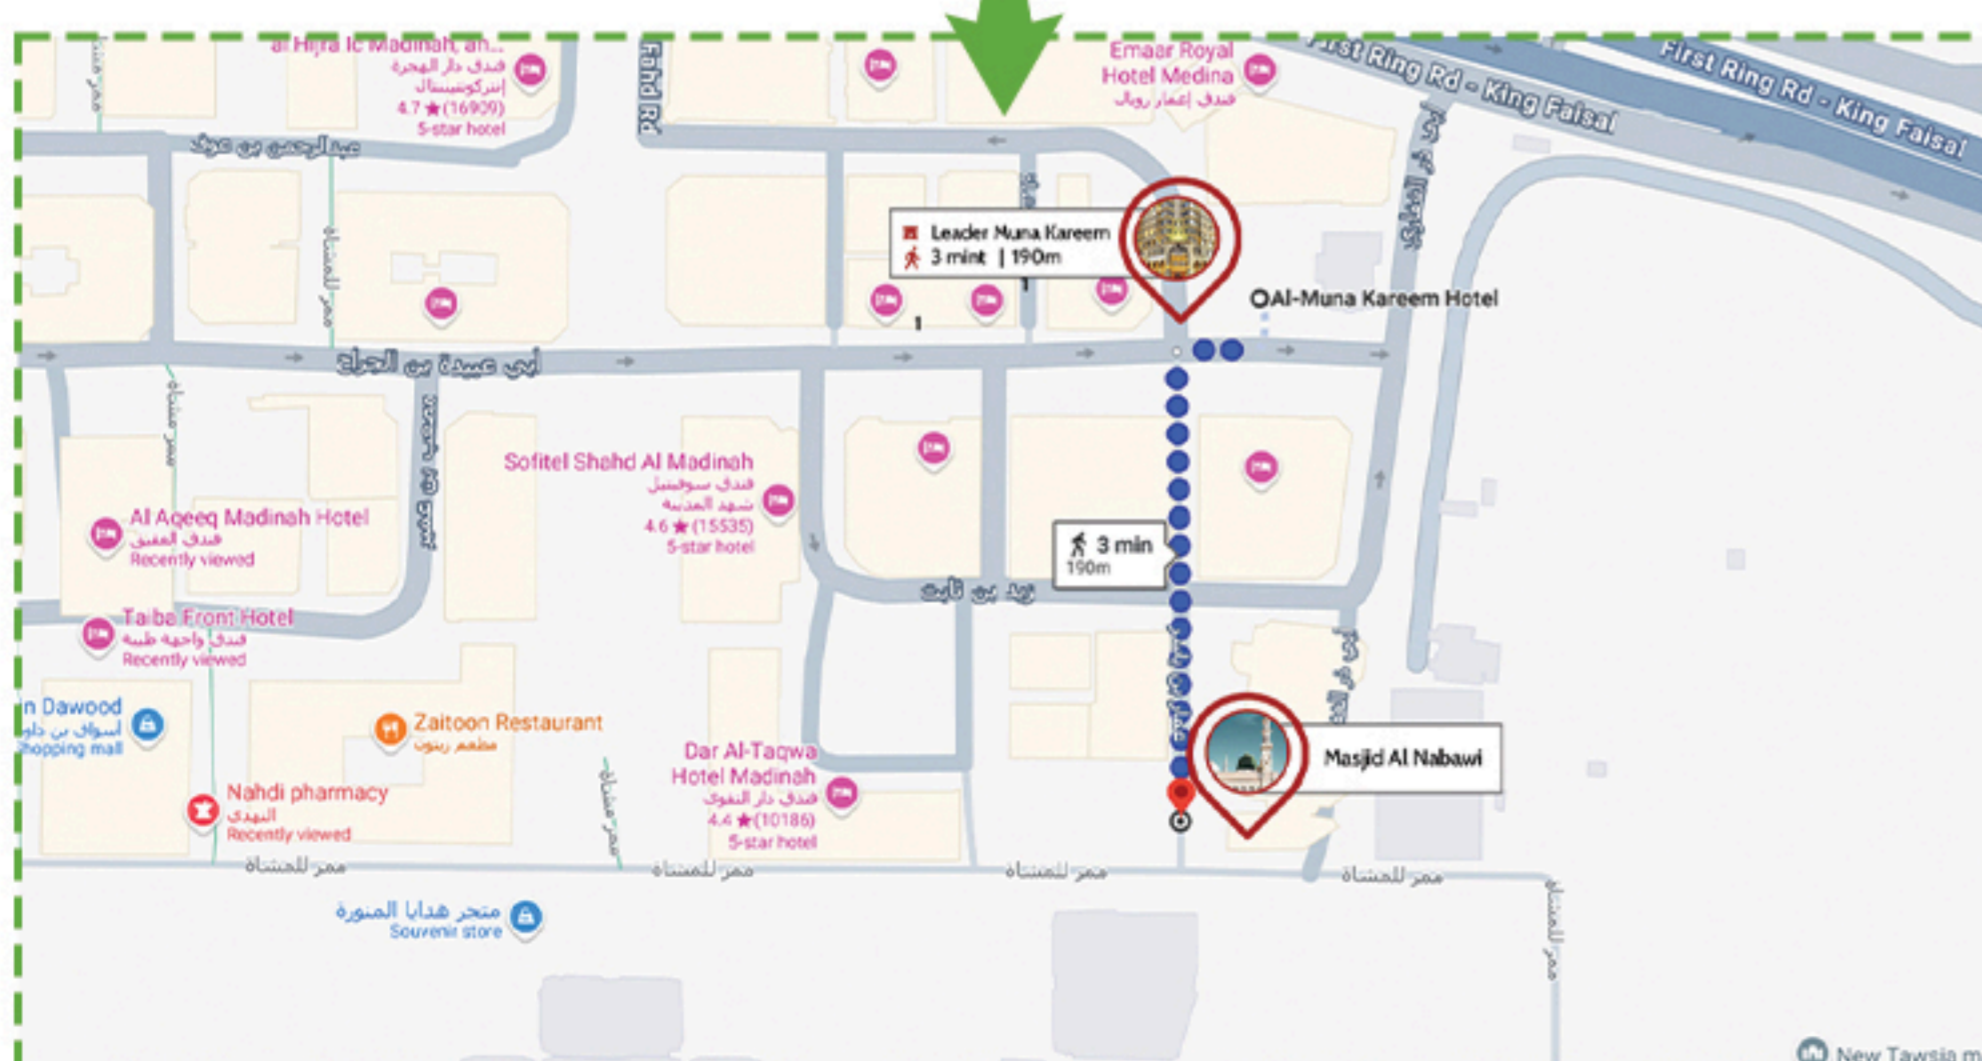

HAJJ DAYS

MADINAH

MAKKAH

FLIGHT DETAILS

✈ Arriving: 29 - May - 2025

✈ Return: 10 - June - 2025

London Heathrow ----- ✈ Jeddah
21:55(28 May) 1 Stop 11:10(29 May)

Jeddah ----- ✈ London Heathrow
2:05(11 June) 1 Stop 12:45(11 June)