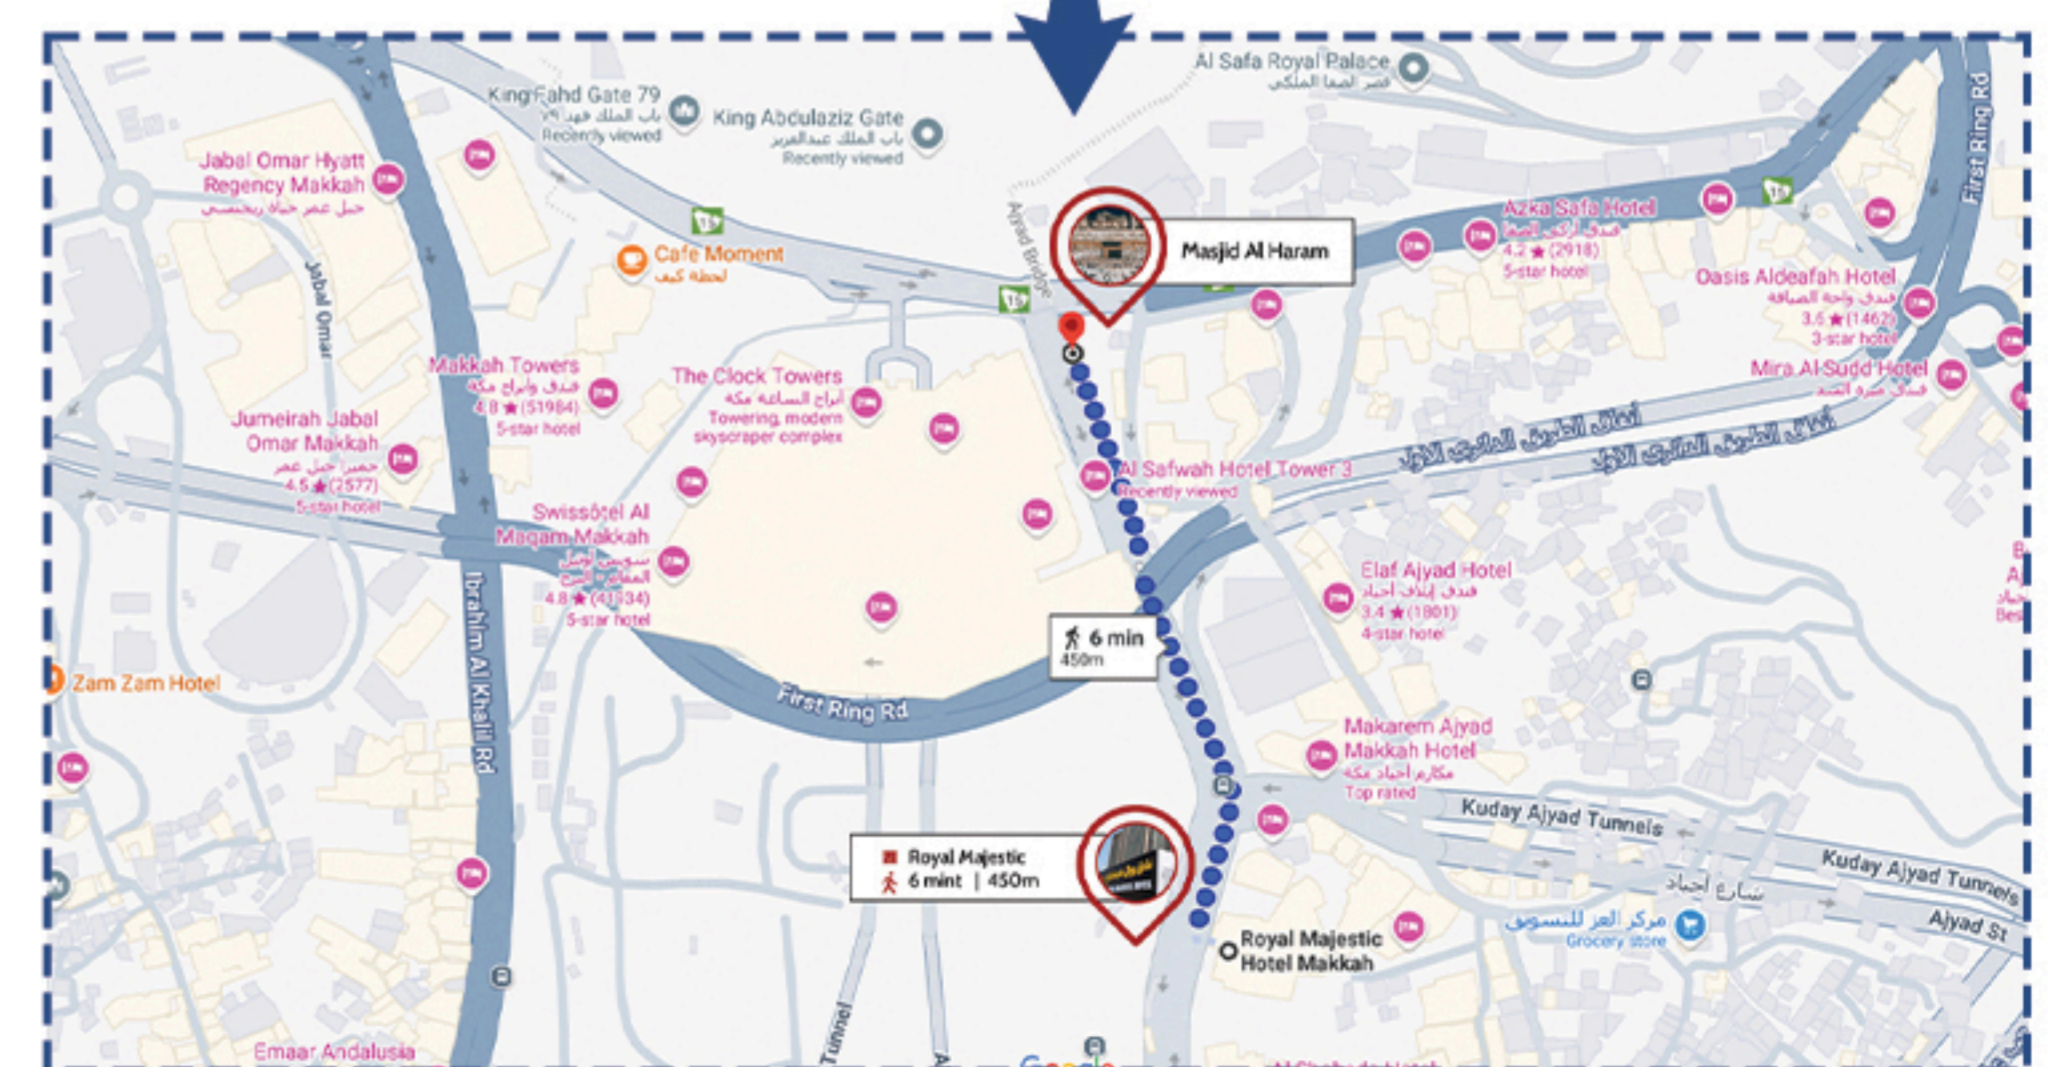

HAJJ DAYS

MADINAH

MAKKAH

FLIGHT DETAILS

✈ **Arriving:** 29 - May - 2025

London Heathrow ----- ✈ Jeddah
21:55(28 May) 1 Stop 11:19(29 May)

✈ **Return:** 13 - June - 2025

Jeddah ----- ✈ London Heathrow
18:45(13 June) 1 Stop 06:45(14 June)