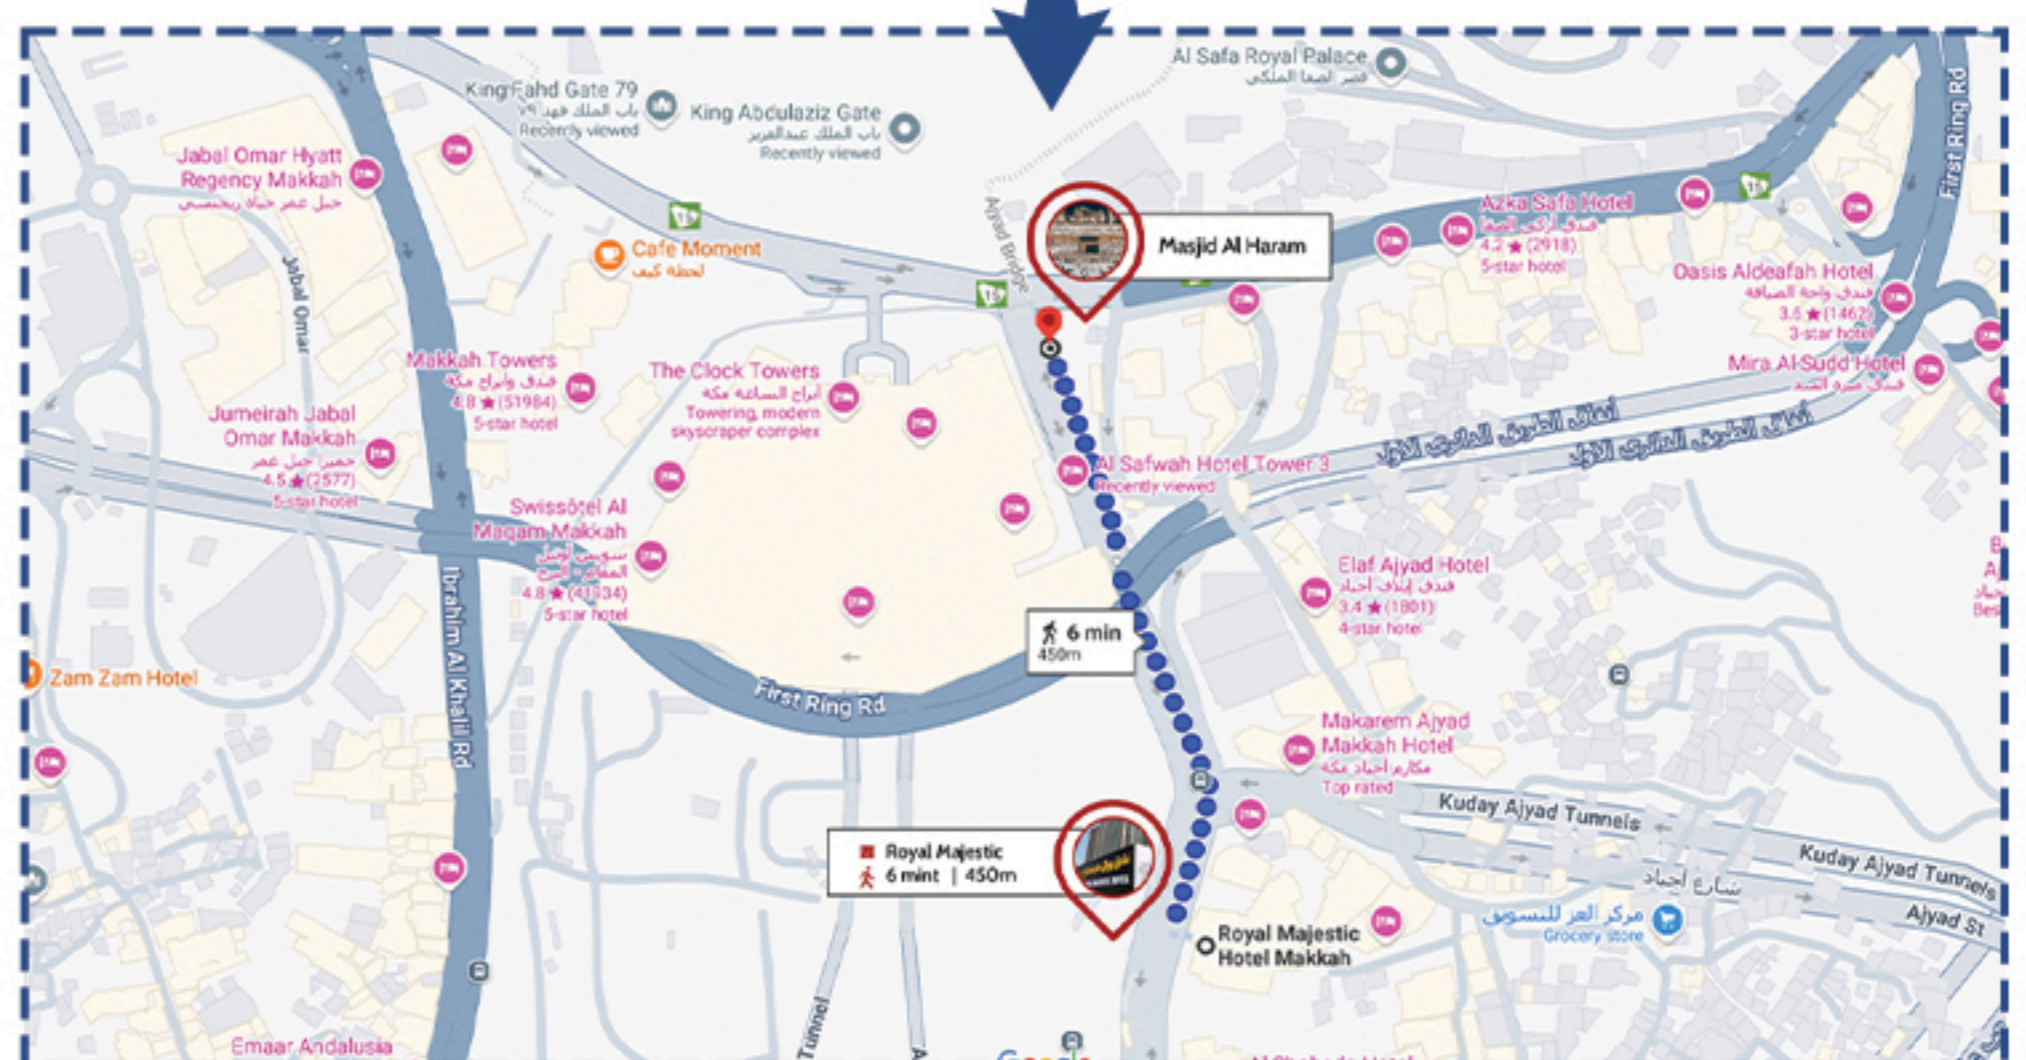

HAJJ DAYS

MADINAH

Taiba Front

MAKKAH

Royal Majestic

FLIGHT DETAILS

✈ **Arriving:** 24 - May - 2025

London Gatwick -----✈ Jeddah
16:00(23 May) 00:35(24 May)