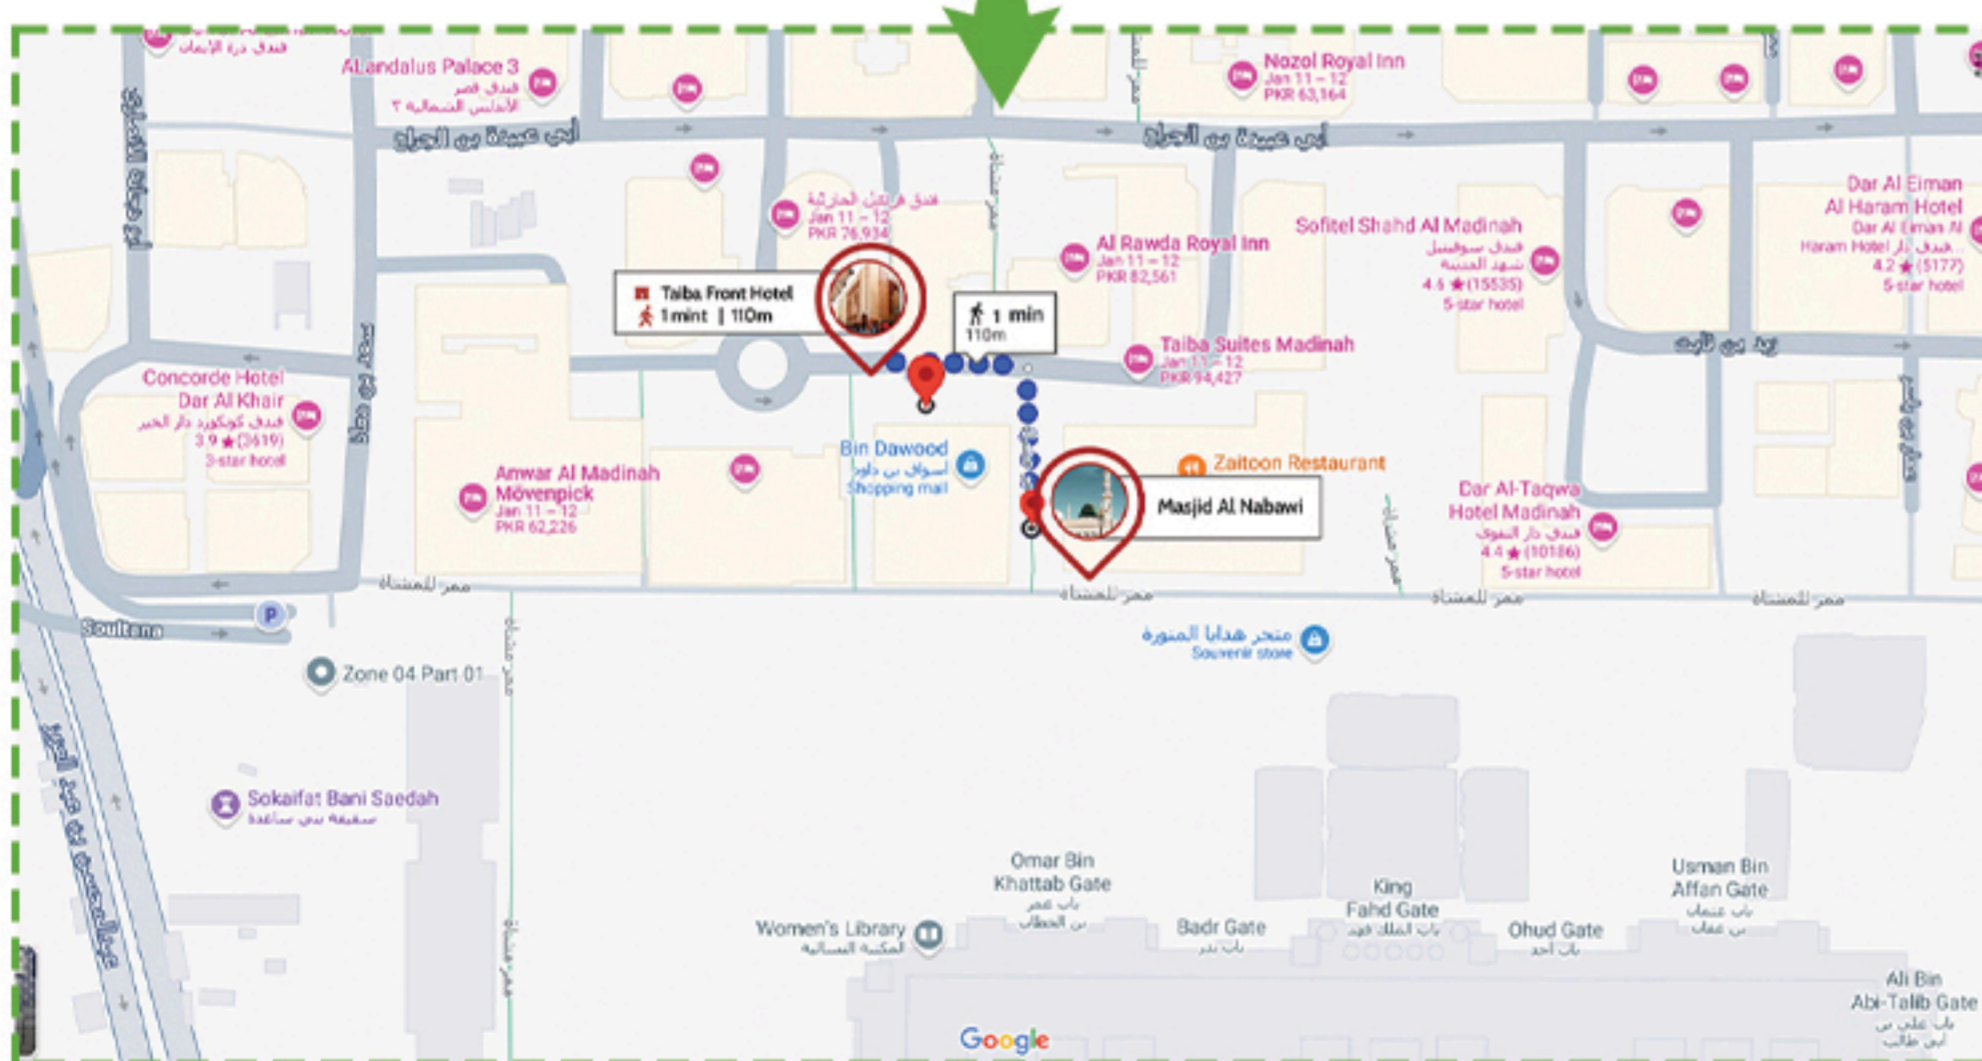

MAKKAH

HAJJ DAYS

MADINAH

Taiba Front

MAKKAH

Waha Ajiad

FLIGHT DETAILS

✈ Arriving: 26 - May - 2025