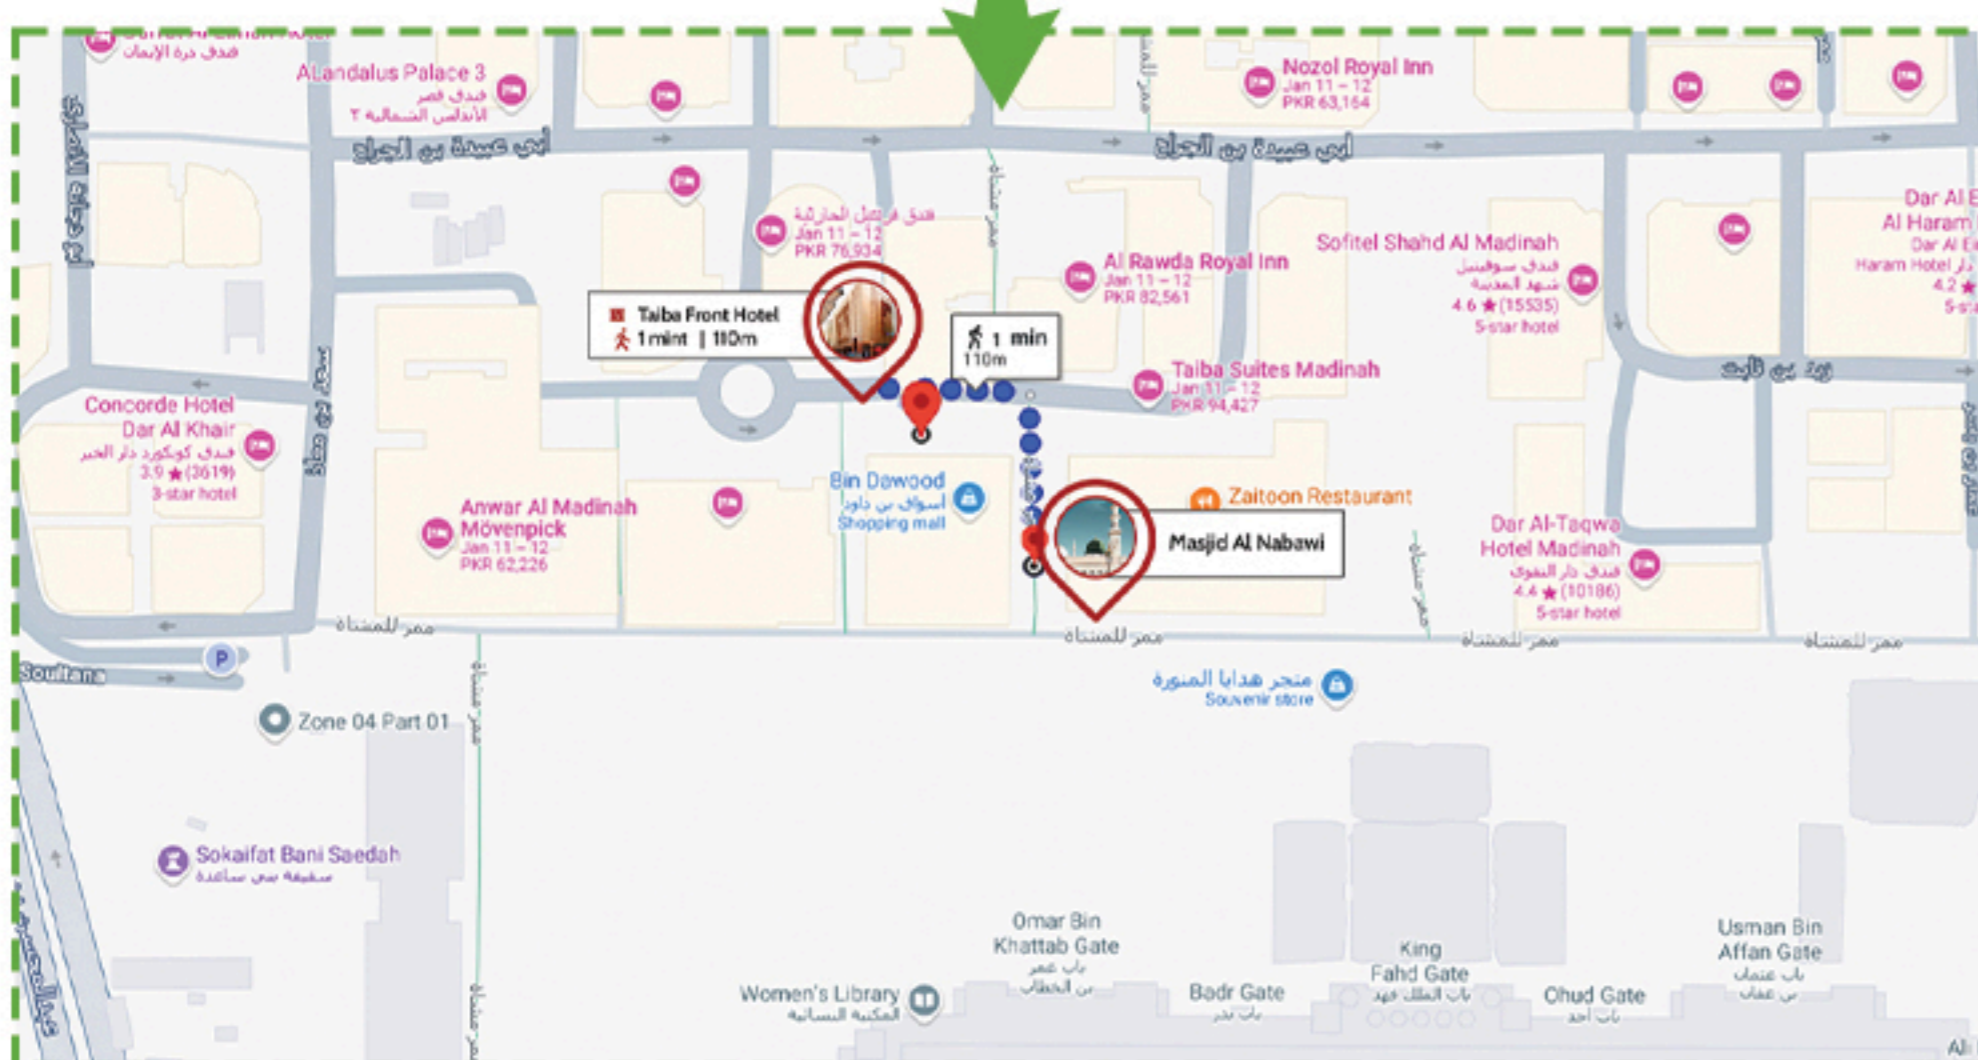

HAJJ DAYS

MADINAH

Taiba Front

MAKKAH

Royal Majestic

FLIGHT DETAILS

✈ **Arriving:** 24 - May - 2025

London Gatwick -----✈ Jeddah
16:00(23 May) 00:35(24 May)