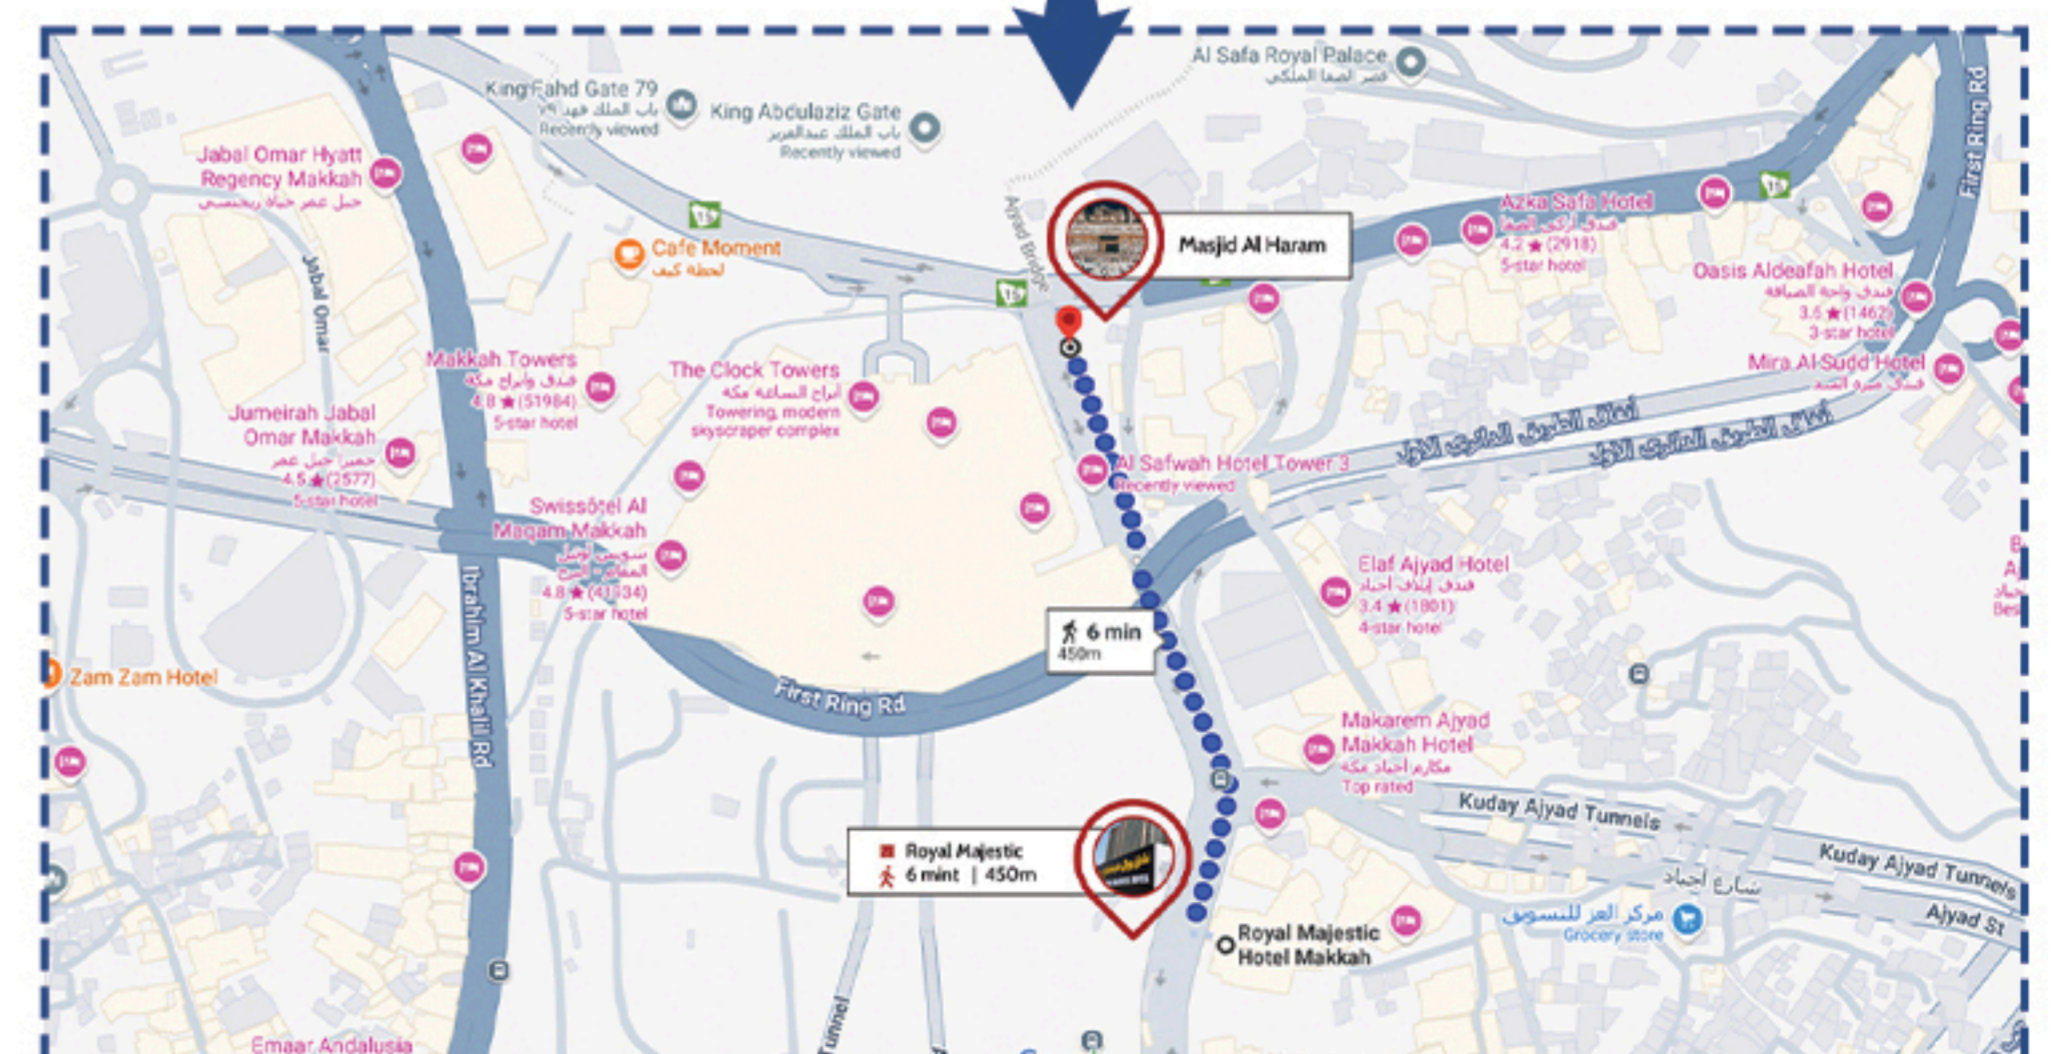

HAJJ DAYS

MADINAH

Taiba Front

MAKKAH

Royal Majestic

FLIGHT DETAILS

✈ **Arriving:** 27 - May - 2025

✈ **Return:** 11 - June - 2025