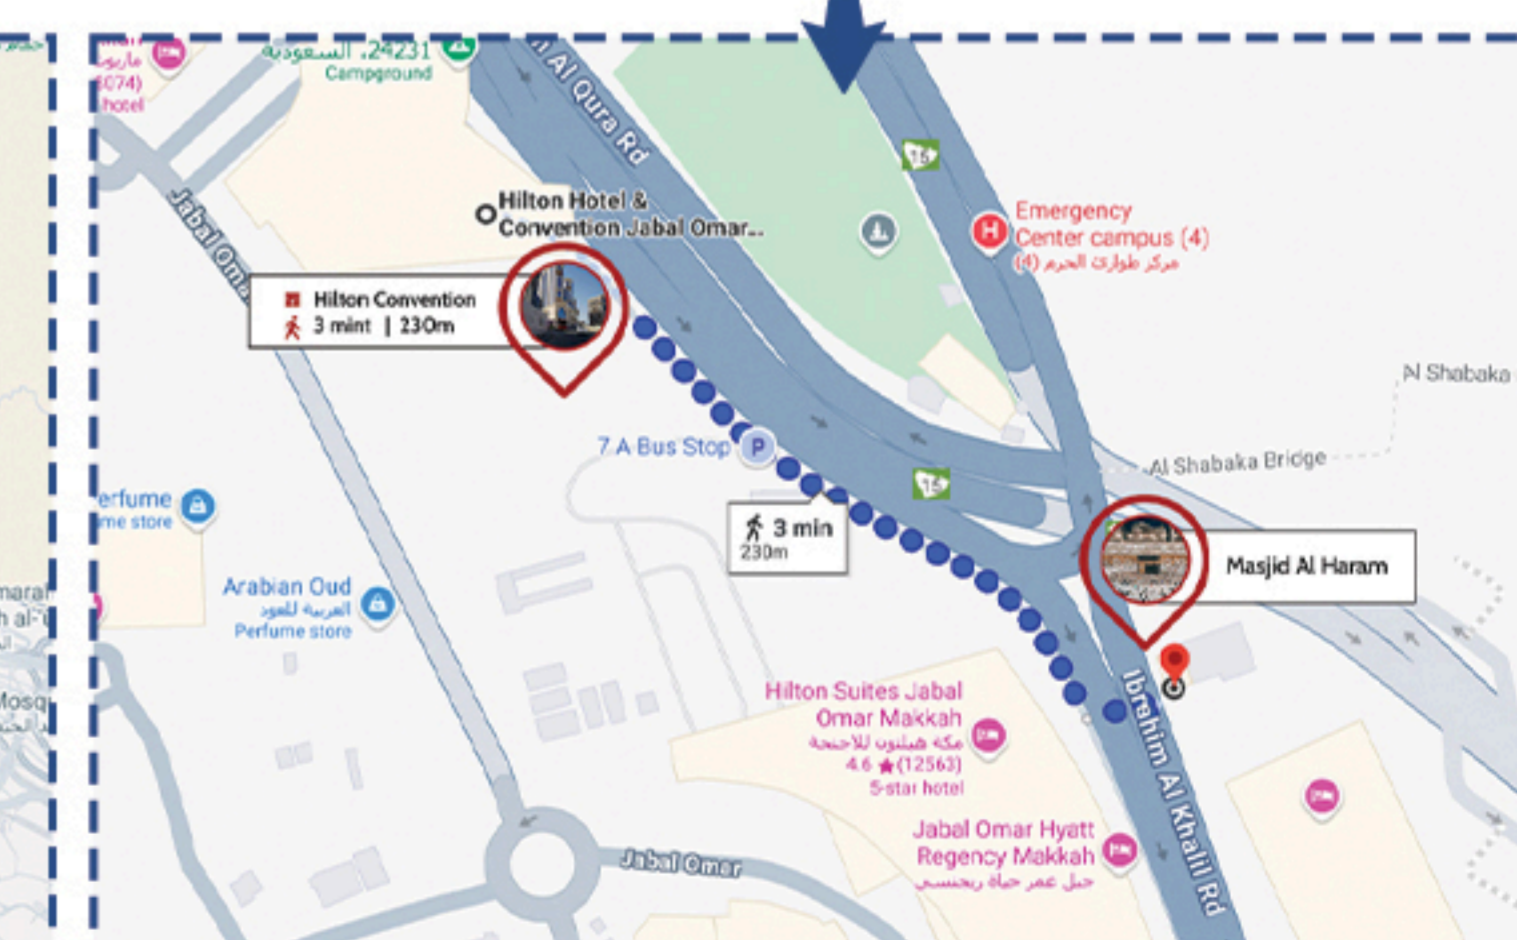

MAKKAH

HAJJ DAYS

MADINAH

MAKKAH

MAKKAH

FLIGHT DETAILS

✈ Arriving: 24 - May - 2025

London Heathrow ----- ✈ Jeddah
21:50(23 May) 1 Stop 12:40(24 May)