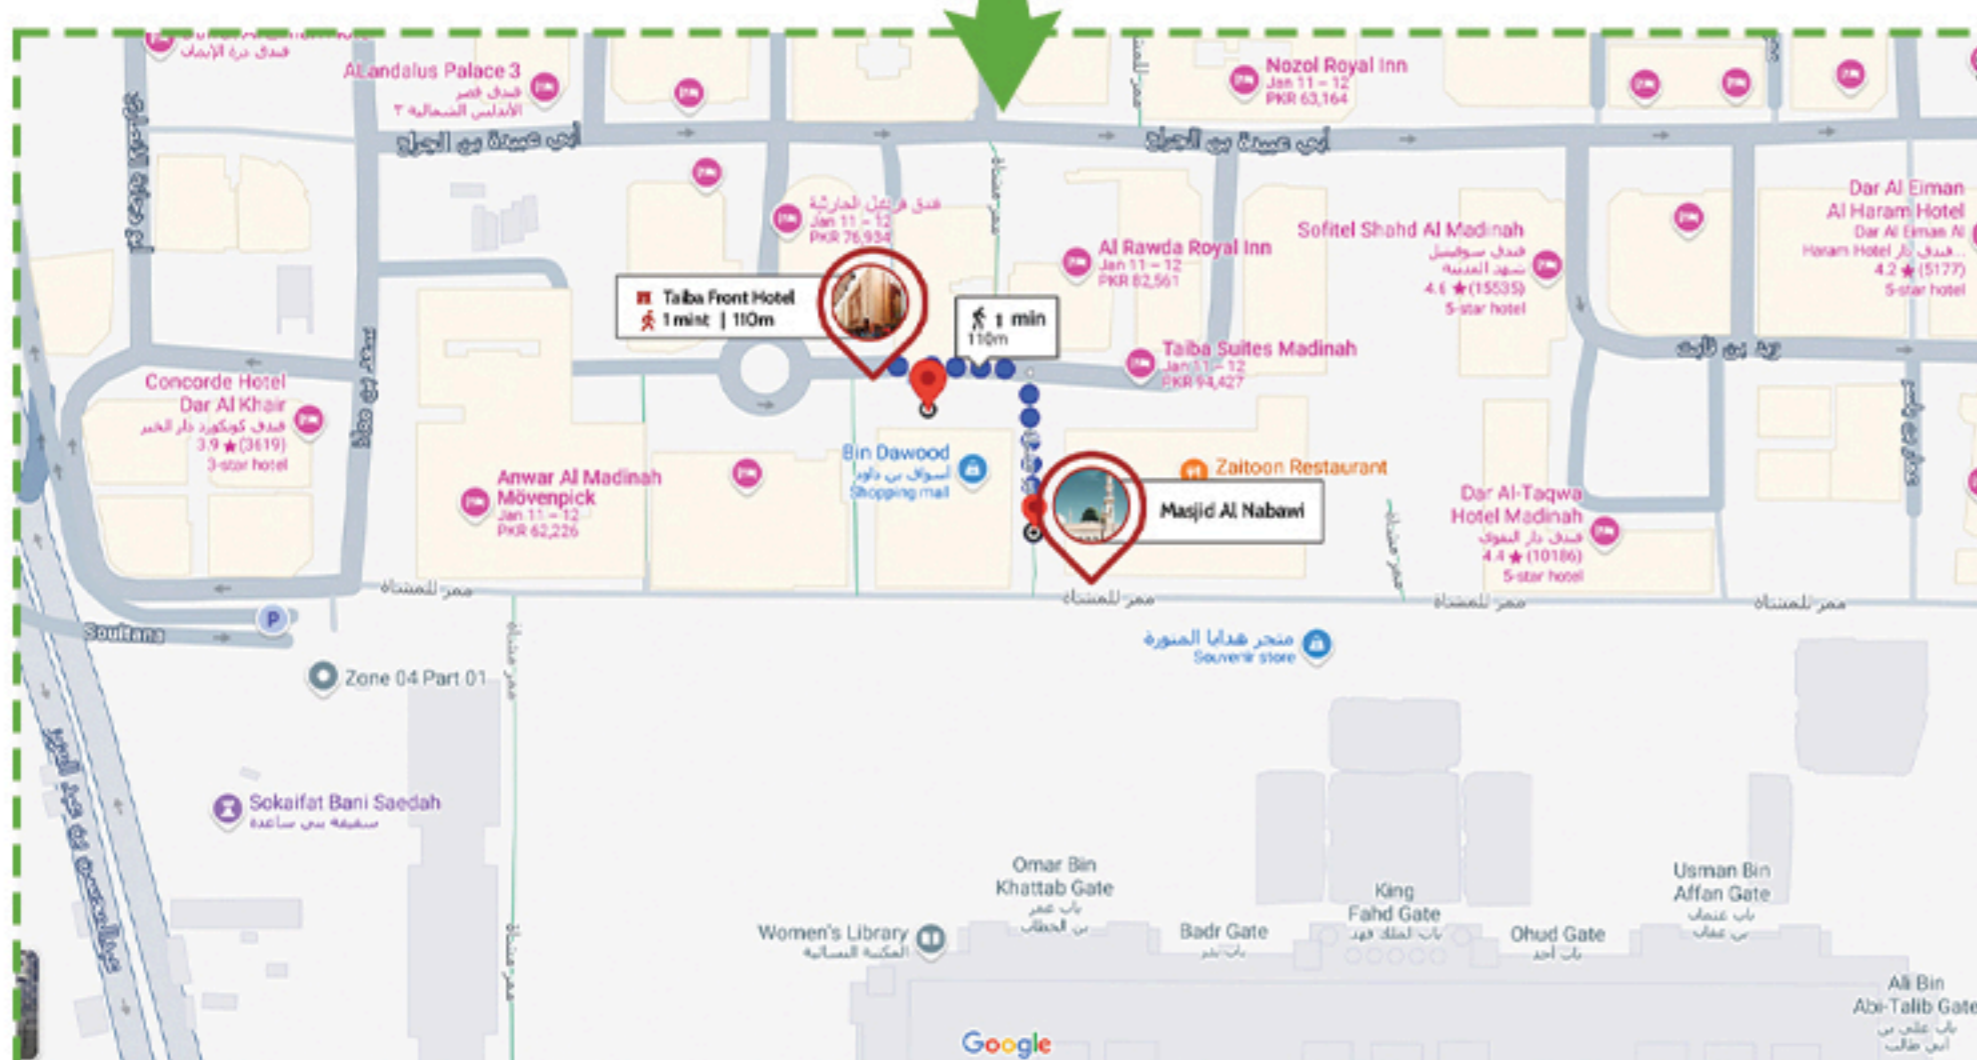

HAJJ DAYS

MADINAH

Taiba Front

MAKKAH

Waha Ajiad

FLIGHT DETAILS

✈ **Arriving:** 30 - May - 2025

✈ **Return:** 17 - June - 2025